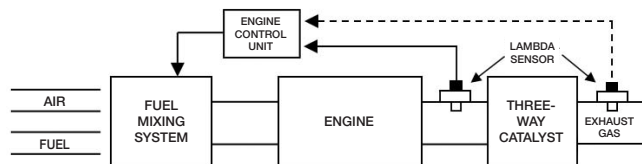

The most popular method used by vehicle manufacturers to reduce vehicle emissions is the three-way catalyst. This device converts the main pollutants in the exhaust gas to less harmful gases.

However the three-way catalyst only works efficiently if the air-fuel ratio can be kept within very tight limits. This is where the lambda sensor comes in.

The lambda sensor is typically situated in the exhaust pipe just before the three-way catalyst. The central element of the lambda sensor is exposed to the exhaust gas.

The lambda sensor continuously detects the composition of the exhaust gas. As the output from the sensor changes the ECU instructs the fuel mixing system to alter the mixture strength. This is known as closed-loop control and ensures that the mixture strength is always correct and ensures optimum catalyst efficiency. At the same time driving performance is assured. On the recent motorizations, in order to satisfy (EOBD) norms that demand also the control of the catalyst conversion capacity, it is generally placed, after this one, a second lambda sensor (rear sensor).