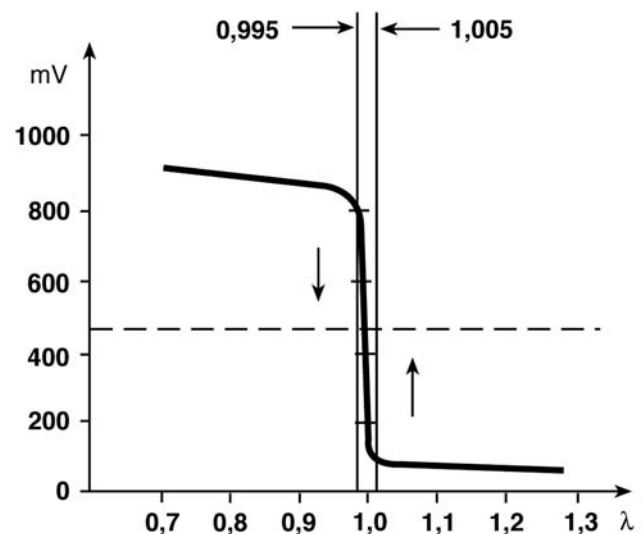

The Zirconia element conducts oxygen ions above a temperature of about 300°C. Because of the special properties of the Zirconia element a voltage is generated if the oxygen concentration on the two sides of the element are different.

A low voltage is produced if the air-fuel mixture is lean and a high voltage is produced if it is too rich. There is a large change in voltage around 14.7:1 AFR (see diagram).

This AFR is known as λ 1.0 and is why the sensors are referred to as lambda sensors. The ECU uses the voltage produced by the lambda sensor to instruct the fuel mixing system to strengthen or weaken the mixture.